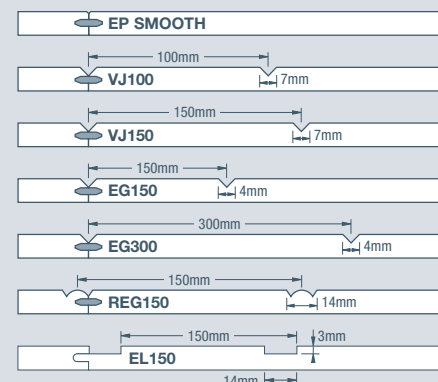

### Product features:

- Offered in a large range of Decorative profiles
- Hidden tongue and groove easyjoin system
- Comes pre-primed for faster easier installation
- High impact resistance, 300% tougher than plasterboard
- Consistent board surface, no knot holes, splitting or splinter
- The Group number assessment is in accordance with AS 5637.1-2015

### Profile Options

**Note:** Profile runs the length of the panel.