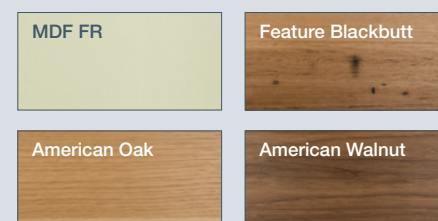

Substrate Options

Thickness	Length	Width	Applications	EP Smooth	VJ100	VJ150	EG150	EG300	REG150	EL150
12mm	2440mm	1200mm	FR PR EJ	FR EP 1224	FR VJ100 1224	FR VJ150 1224	FR EG150 1224	FR EG300 1224	FR REG150 1224	FR EL150 1224
12mm	3050mm	1200mm	FR PR EJ	FR EP 1230	FR VJ100 1230	FR VJ150 1230	FR EG150 1230	FREG300 1230	FR REG150 1230	FR EL150 1230
16mm	2440mm	1200mm	FR PR EJ	FR EP 1624	FR VJ100 1624	FR VJ150 1624	FR EG150 1624	FR EG300 1624	FR REG150 1624	FR EL150 1624
16mm	3050mm	1200mm	FR PR EJ	FR EP 1630	FR VJ100 1630	FR VJ150 1630	FR EG150 1630	FR EG300 1630	FR REG150 1630	FR EL150 1630
18mm	2440mm	1200mm	FR PR EJ	FR EP 1824	FR VJ100 1824	FR VJ150 1824	FR EG150 1824	FR EG300 1824	FR REG150 1824	FR EL150 1824
18mm	3050mm	1200mm	FR PR EJ	FR EP 1830	FR VJ100 1830	FR VJ150 1830	FR EG150 1830	FR EG300 1830	FR REG150 1830	FR EL150 1830
13mm	2420mm	1200mm	FR VE EJ				FR AMOAK 1324			
13mm	3020mm	1200mm	FR VE EJ				FR AMOAK 1330			
13mm	2420mm	1200mm	FR VE EJ				FR AMWAL 1324			
13mm	3020mm	1200mm	FR VE EJ				FR AMWAL 1330			
13mm	2420mm	1200mm	FR VE EJ				FR BLKBUT 1324			
13mm	3020mm	1200mm	FR VE EJ				FR BLKBUT 1330