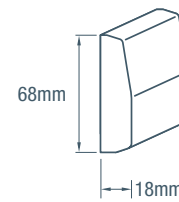

Decorative Wall Mouldings

The **Vogue.dado** rail is the perfect finishing option for the ascot. VOGUE wall lining, whilst also being the suitable accompaniment to many of the other contemporary decorative profiles on offer. Available in both flat and rebated options.

Suitable for:

- Finishing dado height, 9mm Easycraft wall linings
- **Vogue.dado rebated** for a professional finish to the join between the dado wall panels and existing wall lining
- **Vogue.dado flat** for use as a decorative dado rail or picture hanging rail feature
- Covering decorative lining transitions and joins

Product features:

- Manufactured from MDF MR
- Straight and true moulding rail
- Pre-undercoated finish requires minimal preparation before final painting
- Rebated to suit 9mm Easycraft panels

Profile	Length	Width	Product Code	Application	Features
Rebated	3600mm	68mm x 18mm	DRVOG68RE	GP	PR
Flat	3600mm	68mm x 18mm	DRVOG68FL	GP	PR

vogue.dado

Vogue.dado FLAT
Suit Full Wall Panel