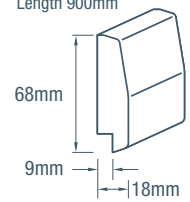

Suitable for:

- Finishing dado height, 9mm Easycraft wall linings
- **Vogue.dado rebated** for a professional finish to the join between the dado wall panels and existing wall lining
- **Vogue.dado flat** for use as a decorative dado rail or picture hanging rail feature
- Covering decorative lining transitions and joins

Product features:

- Manufactured from MDF MR
- Straight and true moulding rail
- Pre-undercoated finish requires minimal preparation before final painting
- Rebated to suit 9mm Easycraft panels

Profile	Length	Width	Product Code	Application	Features
Rebated	3600mm	68mm x 18mm	DRVOG68RE	GP	PR
Flat	3600mm	68mm x 18mm	DRVOG68FL	GP	PR

vogue.dado

Vogue.dado FLAT
Suit Full Wall Panel

Vogue.dado REBATED
Suit Dado Wall Panel - Length 900mm

easydado classic

The **easydado** rail is designed to provide the perfect finish to dado wall installations, whether using easyVJ, easyregency or easyascot. Available in flat or rebate profiles to suit your project.

Profile	Length	Width	Product Code	Application	Features
Rebated	3600mm	48mm x 28mm	DR48X28RE	GP WA	PR
Flat	3600mm	58mm x 28mm	DR58X28FL	GP WA	PR

easydado FLAT
Suit Full Wall Panel

easydado REBATED
Suit Dado Wall Panel - Length 900mm