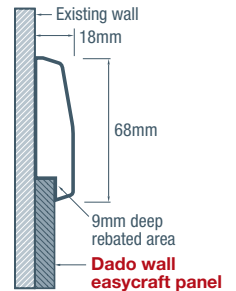

Suitable for:

- Finishing dado height, 9mm Easycraft wall linings
- **Vogue.dado rebated** for a professional finish to the join between the dado wall panels and existing wall lining
- **Vogue.dado flat** for use as a decorative dado rail or picture hanging rail feature
- Covering decorative lining transitions and joins

Product features:

- Manufactured from MDF MR
- Straight and true moulding rail
- Pre-undercoated finish requires minimal preparation before final painting
- Rebated to suit 9mm Easycraft panels

Profile	Length	Width	Product Code	Application	Features
Rebated	3600mm	68mm x 18mm	DRVOG68RE	GP	PR
Flat	3600mm	68mm x 18mm	DRVOG68FL	GP	PR

vogue.dado

Vogue.dado FLAT
Suit Full Wall Panel

Vogue.dado REBATED
Suit Dado Wall Panel - Length 900mm

easydado classic

The **easydado** rail is designed to provide the perfect finish to dado wall installations, whether using easyVJ, easyregency or easyascot. Available in flat or rebate profiles to suit your project.

Profile	Length	Width	Product Code	Application	Features
Rebated	3600mm	48mm x 28mm	DR48X28RE	GP WA	PR
Flat	3600mm	58mm x 28mm	DR58X28FL	GP WA	PR

easydado FLAT
Suit Full Wall Panel

easydado REBATED
Suit Dado Wall Panel - Length 900mm