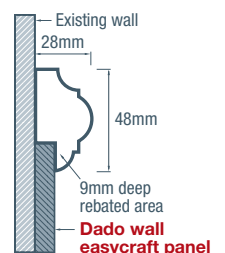

Product features:

- Manufactured from MDF MR
- Straight and true moulding rail
- Pre-undercoated finish requires minimal preparation before final painting
- Rebated to suit 9mm Easycraft panels

Profile	Length	Width	Product Code	Application	Features
Rebated	3600mm	68mm x 18mm	DRVOG68RE	GP	PR
Flat	3600mm	68mm x 18mm	DRVOG68FL	GP	PR

Suitable for:

- Finishing dado height, 9mm Easycraft wall linings
- **easydado rebated** for a professional finish to the join between the dado wall panels and existing wall lining
- **easydado flat** for use as a decorative dado rail or picture hanging rail feature
- Covering decorative lining transitions and joins

Product features:

- Manufactured from finger jointed pine
- Available in flat or rebated profiles to suit your project
- Straight and true moulding rail
- Pre-undercoated finish requires minimal preparation before final painting

Profile	Length	Width	Product Code	Application	Features
Rebated	3600mm	48mm x 28mm	DR48X28RE	GP WA	PR
Flat	3600mm	58mm x 28mm	DR58X28FL	GP WA	PR

easydado FLAT
Suit Full Wall Panel

easydado REBATED
Suit Dado Wall Panel - Length 900mm