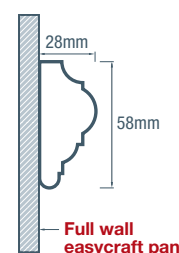

Product features:

- Manufactured from MDF MR
- Straight and true moulding rail
- Pre-undercoated finish requires minimal preparation before final painting
- Rebated to suit 9mm Easycraft panels

Profile	Length	Width	Product Code	Application	Features
Rebated	3600mm	68mm x 18mm	DRVOG68RE	GP	PR
Flat	3600mm	68mm x 18mm	DRVOG68FL	GP	PR

vogue.dado

Vogue.dado FLAT
Suit Full Wall Panel

Vogue.dado REBATED
Suit Dado Wall Panel - Length 900mm

easydado classic

The **easydado** rail is designed to provide the perfect finish to dado wall installations, whether using easyVJ, easyregency or easyascot. Available in flat or rebate profiles to suit your project.

Suitable for:

- Finishing dado height, 9mm Easycraft wall linings
- **easydado rebated** for a professional finish to the join between the dado wall panels and existing wall lining
- **easydado flat** for use as a decorative dado rail or picture hanging rail feature
- Covering decorative lining transitions and joins

Profile	Length	Width	Product Code	Application	Features
Rebated	3600mm	48mm x 28mm	DR48X28RE	GP WA	PR
Flat	3600mm	58mm x 28mm	DR58X28FL	GP WA	PR

easydado FLAT
Suit Full Wall Panel

easydado REBATED
Suit Dado Wall Panel - Length 900mm