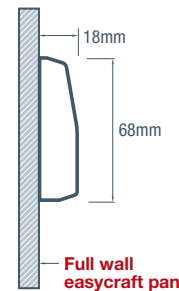

Decorative Wall Mouldings

The **Vogue.dado** rail is the perfect finishing option for the ascot. VOGUE wall lining, whilst also being the suitable accompaniment to many of the other contemporary decorative profiles on offer. Available in both flat and rebated options.

Suitable for:

- Finishing dado height, 9mm Easycraft wall linings
- **Vogue.dado rebated** for a professional finish to the join between the dado wall panels and existing wall lining
- **Vogue.dado flat** for use as a decorative dado rail or picture hanging rail feature
- Covering decorative lining transitions and joins

Product features:

- Manufactured from MDF MR
- Straight and true moulding rail
- Pre-undercoated finish requires minimal preparation before final painting
- Rebated to suit 9mm Easycraft panels

Profile	Length	Width	Product Code	Application	Features
Rebated	3600mm	68mm x 18mm	DRVOG68RE	GP	PR
Flat	3600mm	68mm x 18mm	DRVOG68FL	GP	PR

vogue.dado

Vogue.dado FLAT
Suit Full Wall Panel