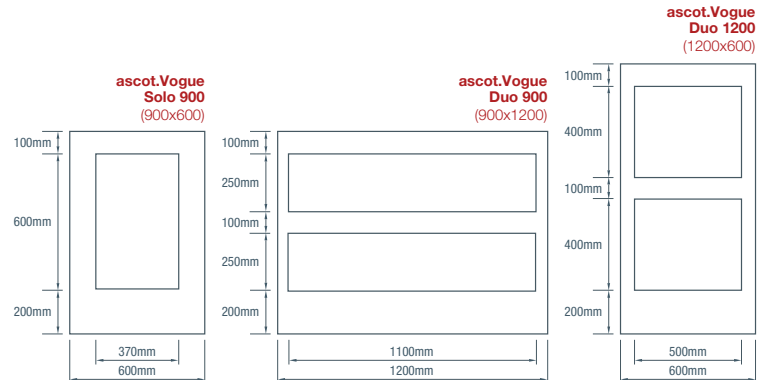

## Product features:

- Panel backing is primed to reverse for a smooth finish option.
- Made in Australia using all Australian grown species
- Consistent board surface, no knot holes, splitting or splinters
- Features decorative profile to product face
- Hidden tongue & groove *easyjoin* system

Ascot Panel Type	Thickness	Length	Width	Product Codes	Application	Features
Solo 900	9mm	900mm	600mm	ASVG 90x60	GP	PR EJ
Duo 900	9mm	900mm	1200mm	ASVG 90x120	GP	PR EJ
Duo 1200	9mm	1200mm	600mm	ASVG 120x60	GP	PR EJ

**Note:** All dimensions presented are nominal sizes subject to manufacturing variances.